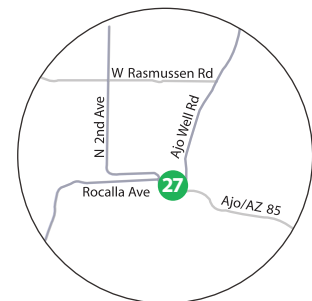

27 SALAZAR-AJO LIBRARY

15 W Plaza St, #179, 85321
(520) 387-6075
Mon – Fri, 10 am – 5 pm,
CLOSED FOR LUNCH NOON – 1 PM