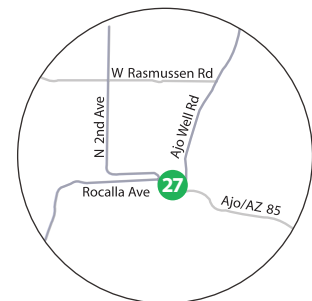

27 SALAZAR-AJO LIBRARY

15 W Plaza St, #179, 85321
(520) 387-6075

lu – vi, 10 am – 5 pm. CERRADO DESDE EL MEDIODÍA HASTA LA 1 PM