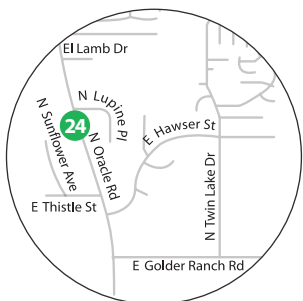

24 DEWHIRST-CATALINA LIBRARY

15631 N Oracle Rd #199, 85739
(520) 594-5240
Mon – Fri, 10 am – 5 pm