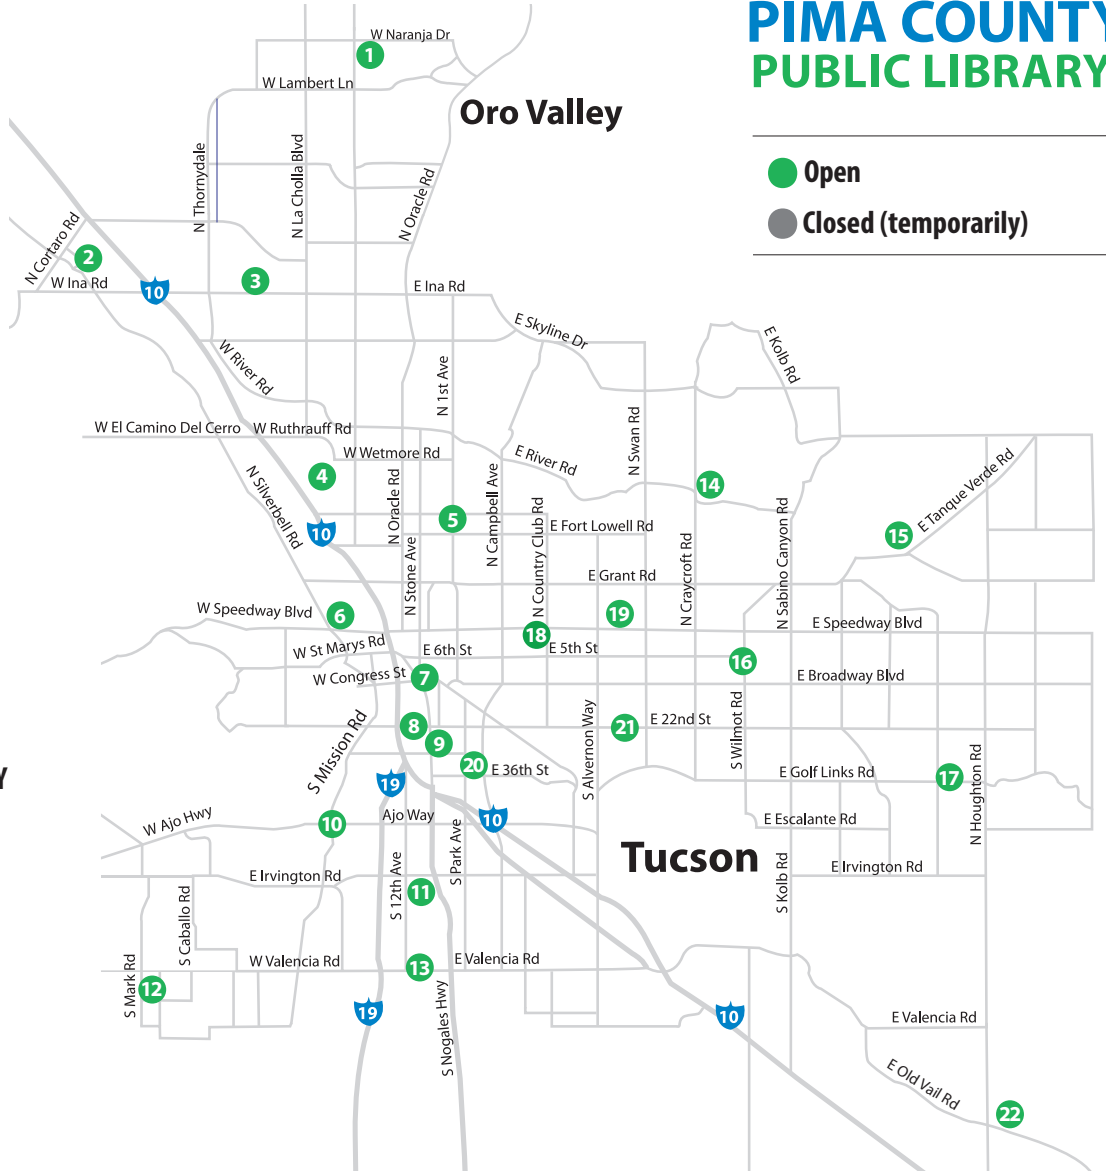

Welcome to the library! Return library material anywhere! Find a library near you.

PIMA COUNTY PUBLIC LIBRARY

- Open
- Closed (temporarily)

1 ORO VALLEY PUBLIC LIBRARY

1305 W Naranja Dr, OV, 85737
(520) 594-5580
Mon, Tues, Thurs, Fri, 10 am – 5 pm
Wed, 10 am – 6 pm