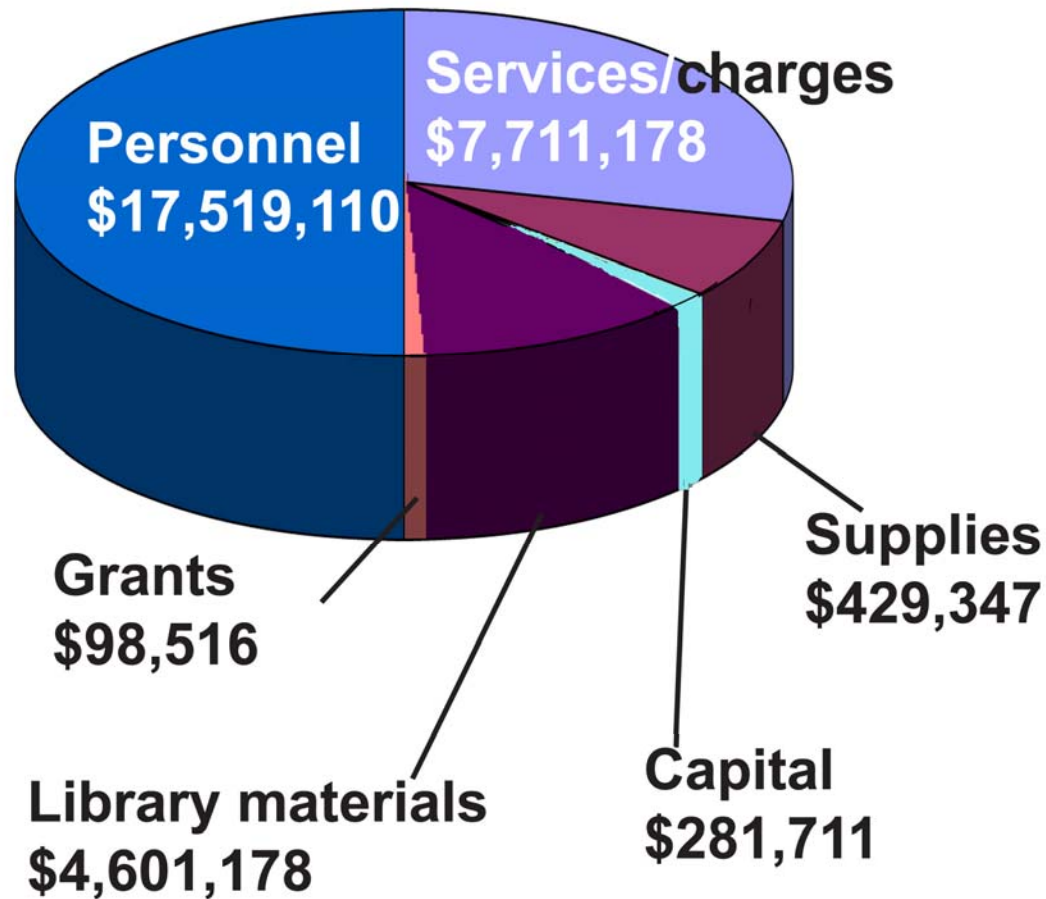

*In one **year** at your library...*

People visit a library	5,097,135
Items are borrowed	7,517,692
Children have fun at a program	162,944
People ask a research question	70,347
People get a new library card	113,796
Students learn about the library	48,105
People attend a community meeting	21,255
People use a library computer	1,103,313
Students get personalized homework help	17,781
Adults attend a program	32,755
People download a digital book	45,454
People hone skills in a computer class	13,755
People use a library database	524,795
People visit the library online	3,972,000

*In one **year** at your library...*

2009-2010 Budget

Actual Expenditures \$30,641,040

*What do you do
at your library?*

Pima County Public Library